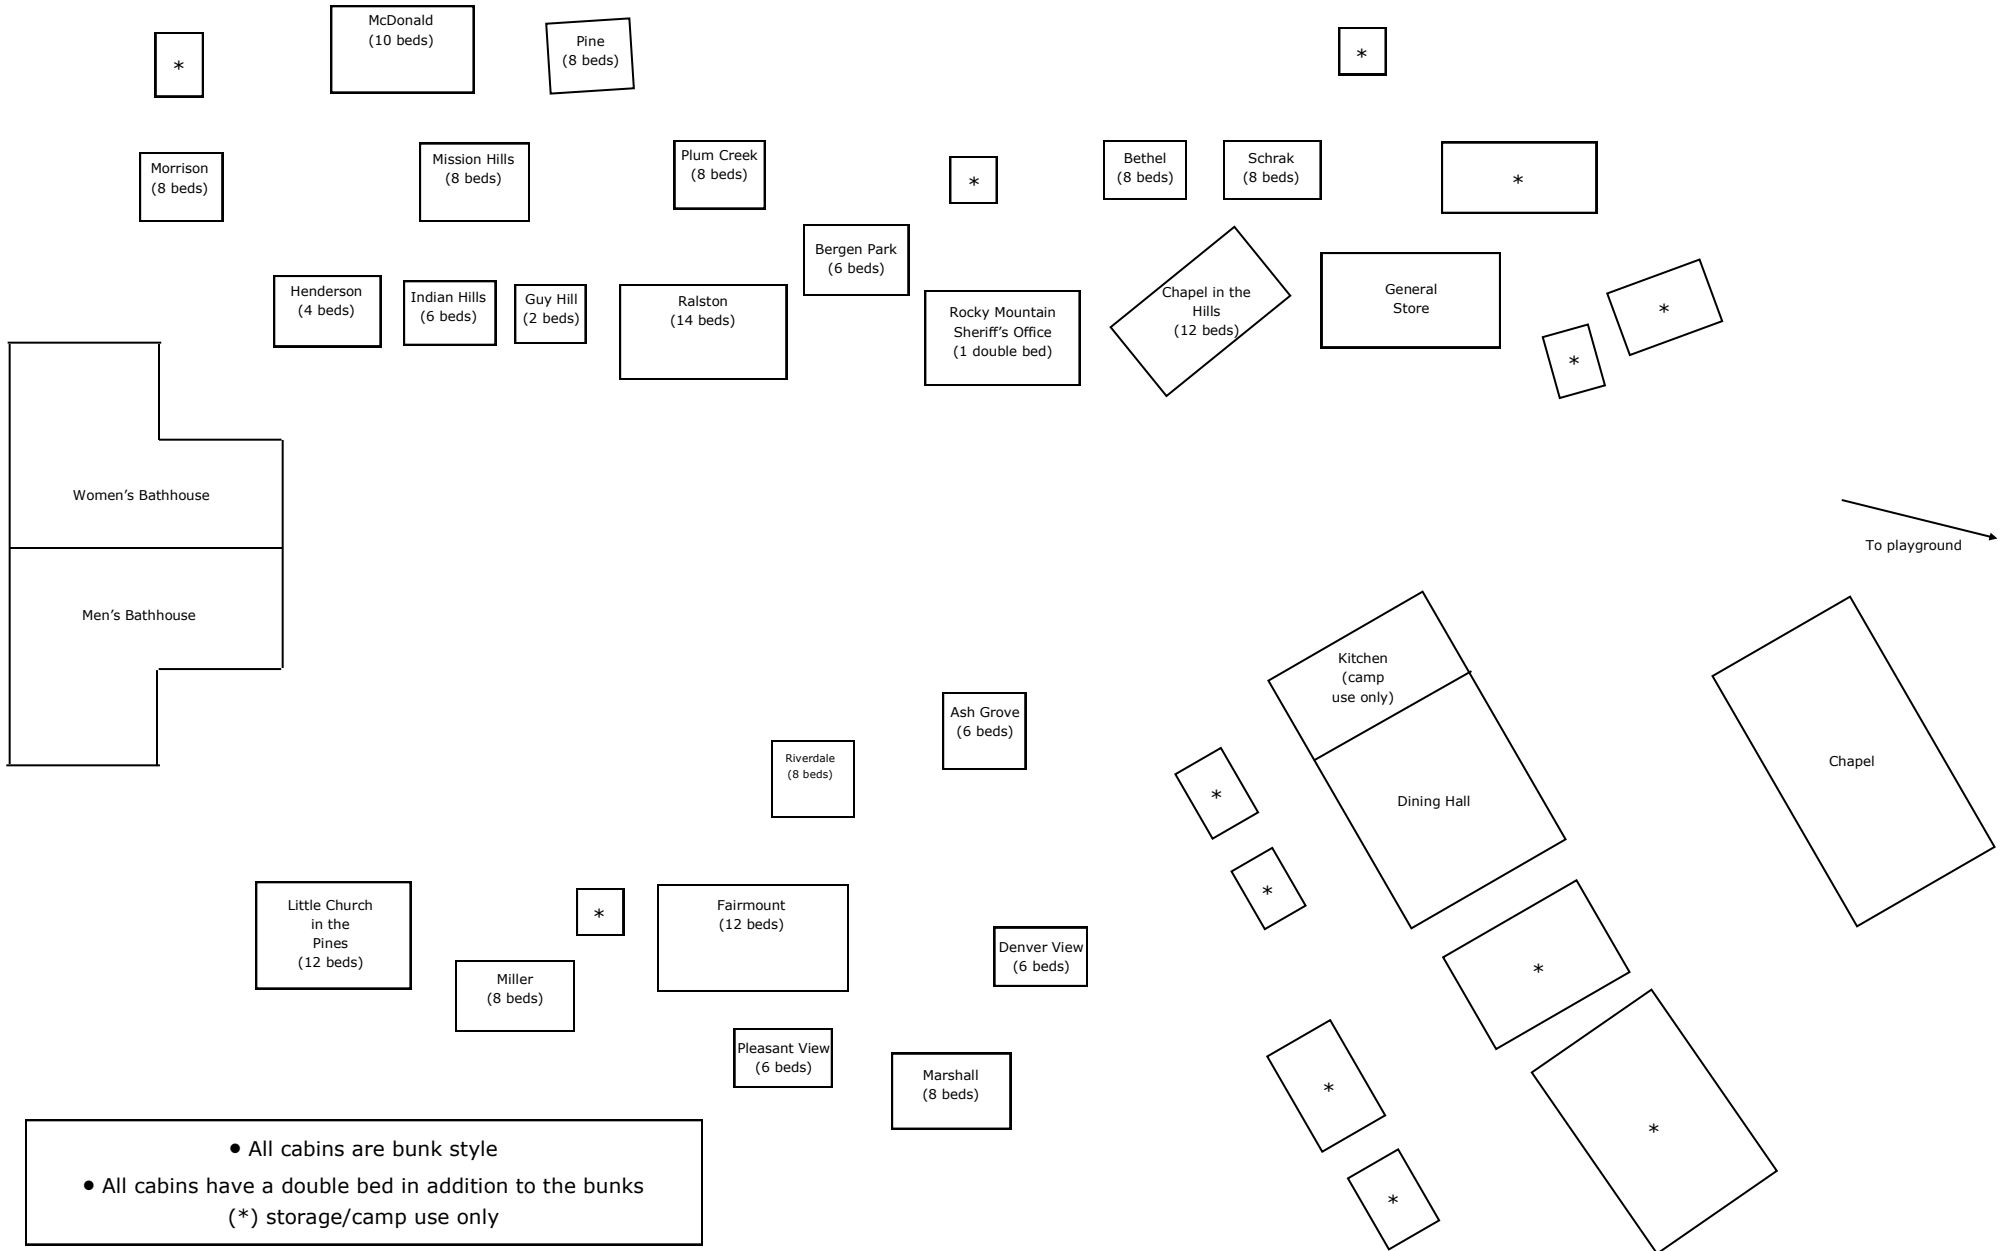

Mountain Village

- Accommodates up to 120 people
- 23 separate dorm style cabins
- Men's & women's bath/shower facilities
- Dining hall
- Large group meeting space
- Grizzly Park Playground
- Softball/kickball field
- Wi-Fi available
- Sound system & projector available

Facility: Mountain Village

- All cabins are bunk style
- All cabins have a double bed in addition to the bunks
- (*) storage/camp use only