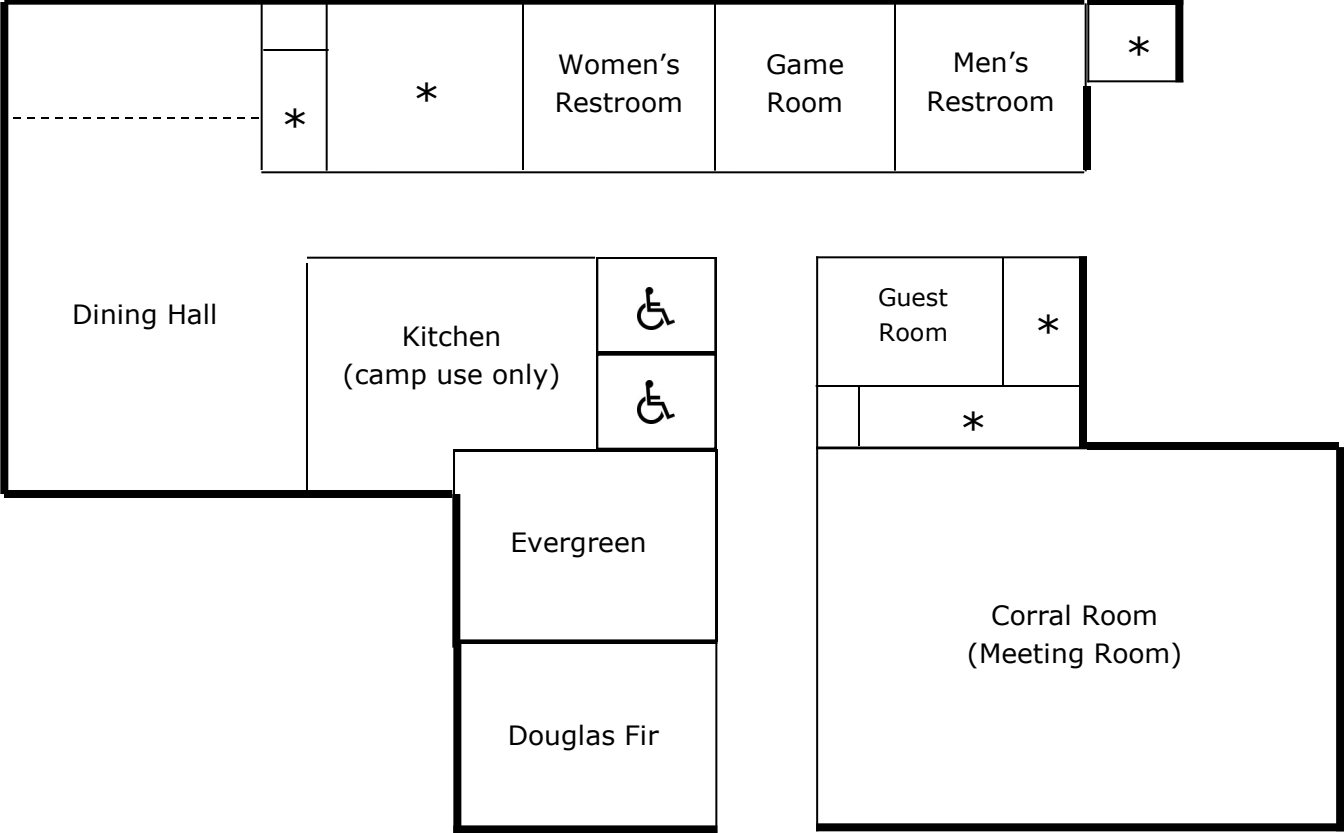

Aspen View

- Accommodates up to 115 people
- 2 dorm style rooms and 4 dorm style cabins
- 1 guest/leader room
- Men's & women's bath/shower facilities
- Dining hall
- Large group meeting space
- Sand volleyball court
- Wi-Fi available
- Sound system & projector available

Facility: Aspen View

- Sleeping Accommodations
(119 beds total)
- Lodge Pole—18 beds
 - Ponderosa—12 beds
 - Juniper—22 beds
 - Spruce—22 beds
 - Evergreen—22 beds
 - Douglas Fir—22 beds
 - Guest Room— 1 double bed
- All cabins/rooms are bunk style, except guest room
 - (*) storage/camp use only