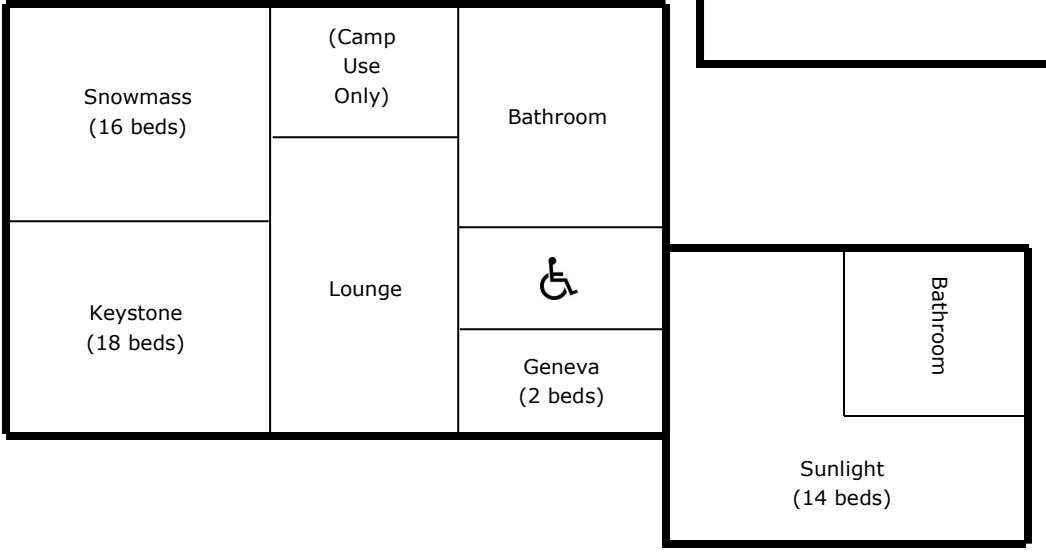

Sleeping Accommodations

(88 beds total)

Vail—18 beds

Aspen—18 beds

Snowmass—16 beds

Keystone—18 beds

Geneva—2 beds

Sunlight—14 beds

Guest Room—1 double bed

Guest Room—1 double bed

Facility: Green Meadow Lodge

Building #2

Building #1: First Floor—4 bunk style rooms
Second Floor—Dining Hall, Kitchen

Building #2: First Floor—2 bunk style rooms, 2 guest rooms
Second Floor—Chapel