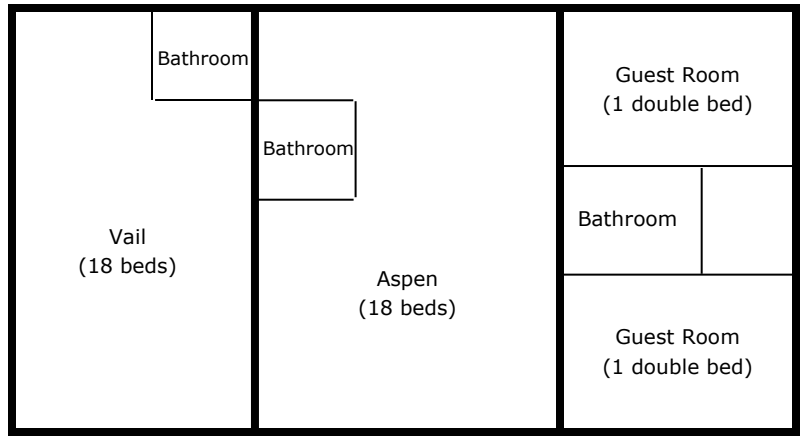

Sleeping Accommodations

(88 beds total)

Vail—18 beds

Aspen—18 beds

Snowmass—16 beds

Keystone—18 beds

Geneva—2 beds

Sunlight—14 beds

Guest Room—1 double bed

Guest Room—1 double bed

Facility: Green Meadow Lodge

Building #2

Building #1: First Floor—4 bunk style rooms
Second Floor—Dining Hall, Kitchen

Building #2: First Floor—2 bunk style rooms, 2 guest rooms
Second Floor—Chapel