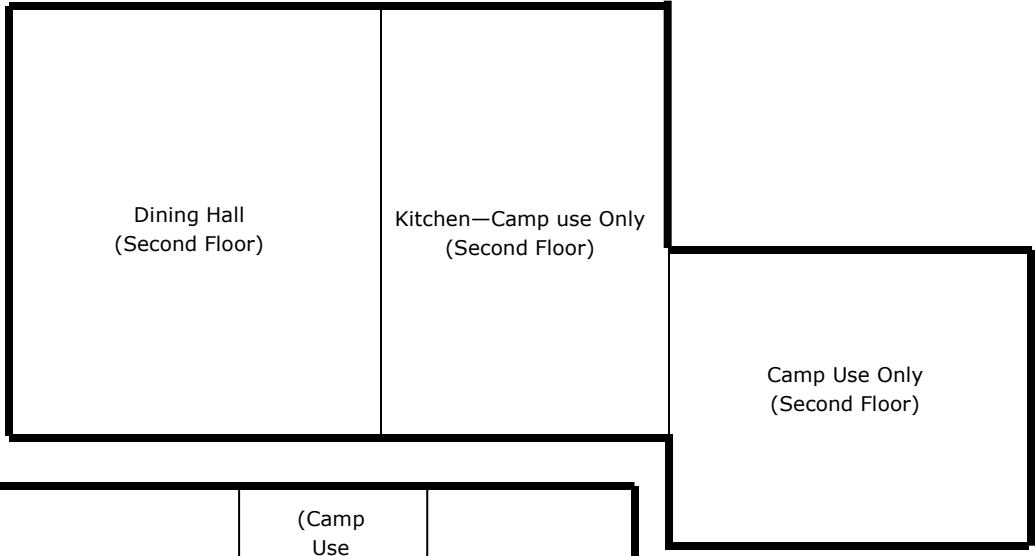

Guest Room—1 double bed

Guest Room—1 double bed

Facility: Green Meadow Lodge

Building #2

Building #1: First Floor—4 bunk style rooms
Second Floor—Dining Hall, Kitchen

Building #2: First Floor—2 bunk style rooms, 2 guest rooms
Second Floor—Chapel