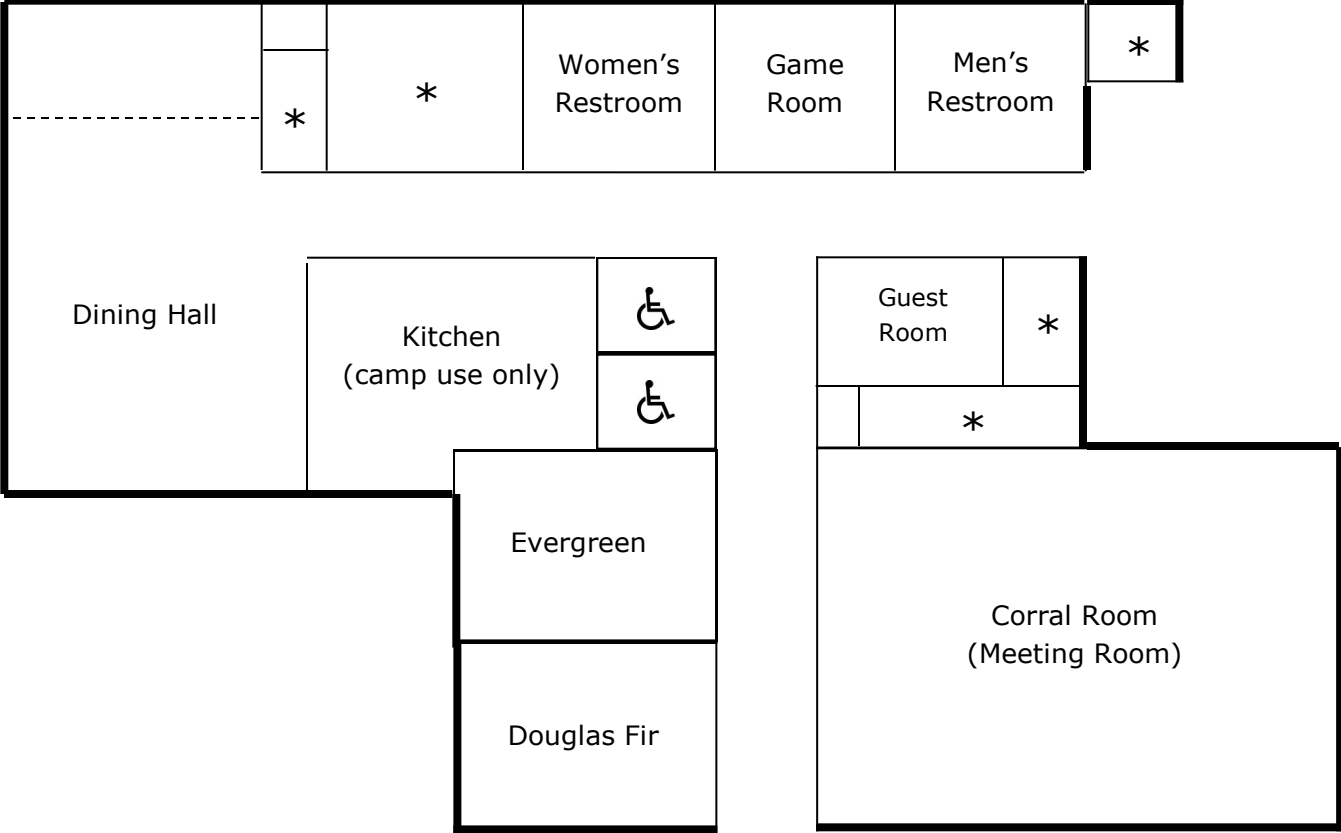

# Facility: Aspen View

Sleeping Accommodations  
(116 beds total)

- Lodge Pole—16 beds
- Ponderosa—12 beds
- Juniper—22 beds
- Spruce—22 beds
- Evergreen—22 beds
- Douglas Fir—22 beds
- Guest Room— 1 double bed

• All cabins/rooms are bunk style, except guest room  
(\* ) storage/camp use only